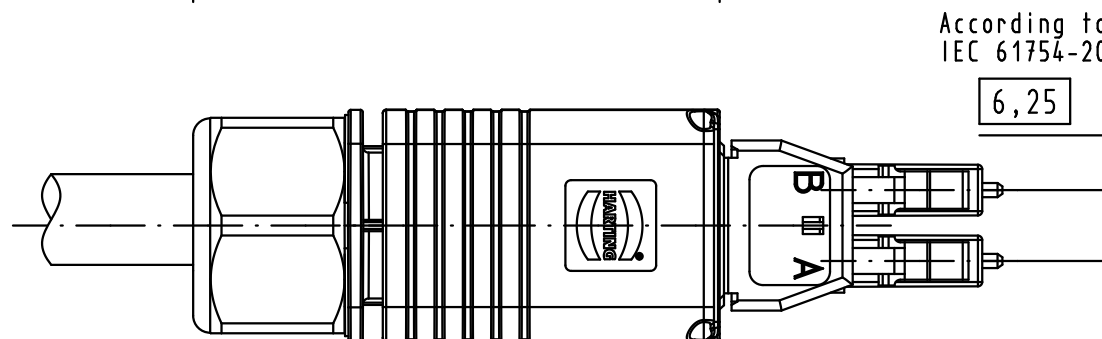

1 2 3 4 5 6

A

LC singlemode Connector A

LC singlemode Connector B

B

C

Scale 1:1

D

LC fiber optic mating according to IEC 61754-20

Plug according to IEC 61073-3-106 variant 4

cable outer diameter from $\phi 4.9\text{mm}$ to $\phi 8.6\text{mm}$

			Dot.	Name	 All Dim. in mm Orig. Size DIN A 4	Harting push-pull metal IP67 LC Duplex plug monomode GOF	Maßstab/ Scale 1,5:1
		Detail.	04/02/09	BD			
		Insp.					
		Stand.					
35650	04/02/09	BD	HARTING EURL F-95972 Paris			TB 09 57 409 0501.000 Sub.	Blatt/ Page 1 / 1
Mod.	Dot.	Name					