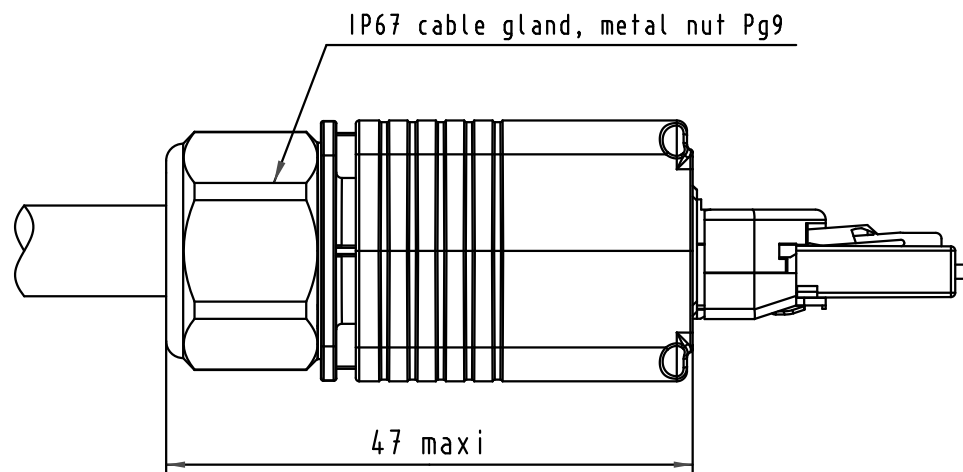

1 2 3 4 5 6

A

LC singlemode Connector A

LC singlemode Connector B

B

C

Scale 1:1

D

LC fiber optic mating according to IEC 61754-20

Plug according to IEC 61073-3-106 variant 4

cable outer diameter from $\phi 4.9\text{mm}$ to $\phi 8.6\text{mm}$

			Dot.	Name	 All Dim. in mm Orig. Size DIN A 4	Harting push-pull metal IP67 LC Duplex plug monomode GOF	Maßstab/ Scale 1,5:1
		Detail.	04/02/09	BD			
		Insp.					
		Stand.					
35650	04/02/09	BD	HARTING EURL F-95972 Paris			TB 09 57 409 0501.000 Sub.	Blatt/ Page 1 / 1
Mod.	Dot.	Name					