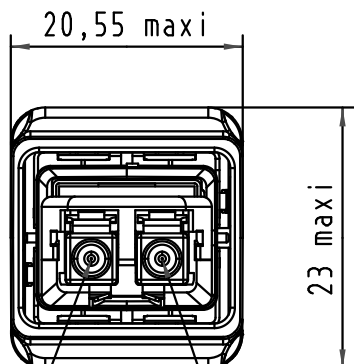

1 2 3 4 5 6

A

LC singlemode Connector A

LC singlemode Connector B

B

C

Scale 1:1

D

LC fiber optic mating according to IEC 61754-20

Plug according to IEC 61073-3-106 variant 4

cable outer diameter from $\phi 4.9\text{mm}$ to $\phi 8.6\text{mm}$

			Dot.	Name	 All Dim. in mm Orig. Size DIN A 4	Harting push-pull metal IP67 LC Duplex plug monomode GOF	Maßstab/ Scale 1,5:1
		Detail.	04/02/09	BD			
		Insp.					
		Stand.					
35650	04/02/09	BD	HARTING EURL F-95972 Paris			TB 09 57 409 0501.000 Sub.	Blatt/ Page 1 / 1
Mod.	Dot.	Name					